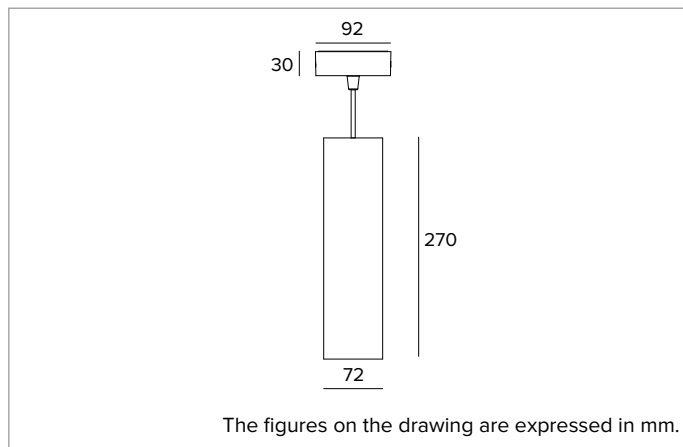

SOURCE

High efficiency Chip on Board LED Ra90. 2700K-3500K on request.

Energy efficiency class: D

Nominal power: 10W

Nominal flux: 1451lm

Colour rendering index: 90

Rf: 92

Rg: 101

CCT nominal: 3000K

Lifetime (L80/B10): >50000h tq +25°C

ILLUMINOTECHNICAL CHARACTERISTICS

FL Version - metallised polycarbonate precision optics, a holographic diffusion filter and a black silicone cut off ring.

Optic: REFLECTOR

Beam angles: FL

Optical efficiency: 69%

Fixture flux: 1000lm

Luminous efficacy: 86lm/W

Photobiological safety: Compliant with RG1 low risk group

MECHANICAL CHARACTERISTICS

Cylindrical body in aluminum obtained from an extrusion process and coated with powder paint.

Colour and finish: Plaster white

Dimensions: D=72mm

Weight: 1.26Kg

Degree of protection: IP20

ELECTRICAL CHARACTERISTICS

Electronic ON-OFF version with the power supply integrated in the body of the fixture. Luminaire compliant with EN 60598-2-22 for power supply from a centralised emergency system CPSS (Central Power Supply System), not incorporated in the luminaire - high risk areas excluded. The default power and flux are 100% in AC and 100% in DC.

Fixture Power: 12W

Power supply: 220-240Vac 50/60Hz

Insulation Class: CLASS 2

Type of driver / Control: ON-OFF

Driver included: YES

Class F: YES

SAFE FLICKER: PstLM=<1 and SVM=<0.4 (IEC TR 61547-1 and IEC TR 63158), to ensure a more comfortable and safe light

Ambient temperature: 0°C / +25°C

INSTALLATION

Complete with canopy and 2000mm long multicore suspension cable in coloured fabric with lenght adjustment system. Both supplied in white color.

WARRANTY

5 years.

WARNING

Luminaire designed for disposal/recycling at end-of-life. Replaceable (LED only) light source by a professional. Replaceable control gear by a professional.

Due to the technological evolution of the electronic components, the data provided may be updated, and as such, confirmation must be requested during the order process.

Luminous flux and power supply have +/-10% tolerances with respect to the indicated value. tq +25°C (CIE 121).

We reserve the right to make technical changes.

Targetti Sankey S.r.l.
Via Pratese, 164
50145 Firenze - Italy
Tel: +39 055 37911
targetti.com
targetti@targetti.com

CCIAA Firenze
Share Capital:
€ 500.000,00
VAT N. (IT):
01537660480
R.E.A: FI-275656

TARGETTI